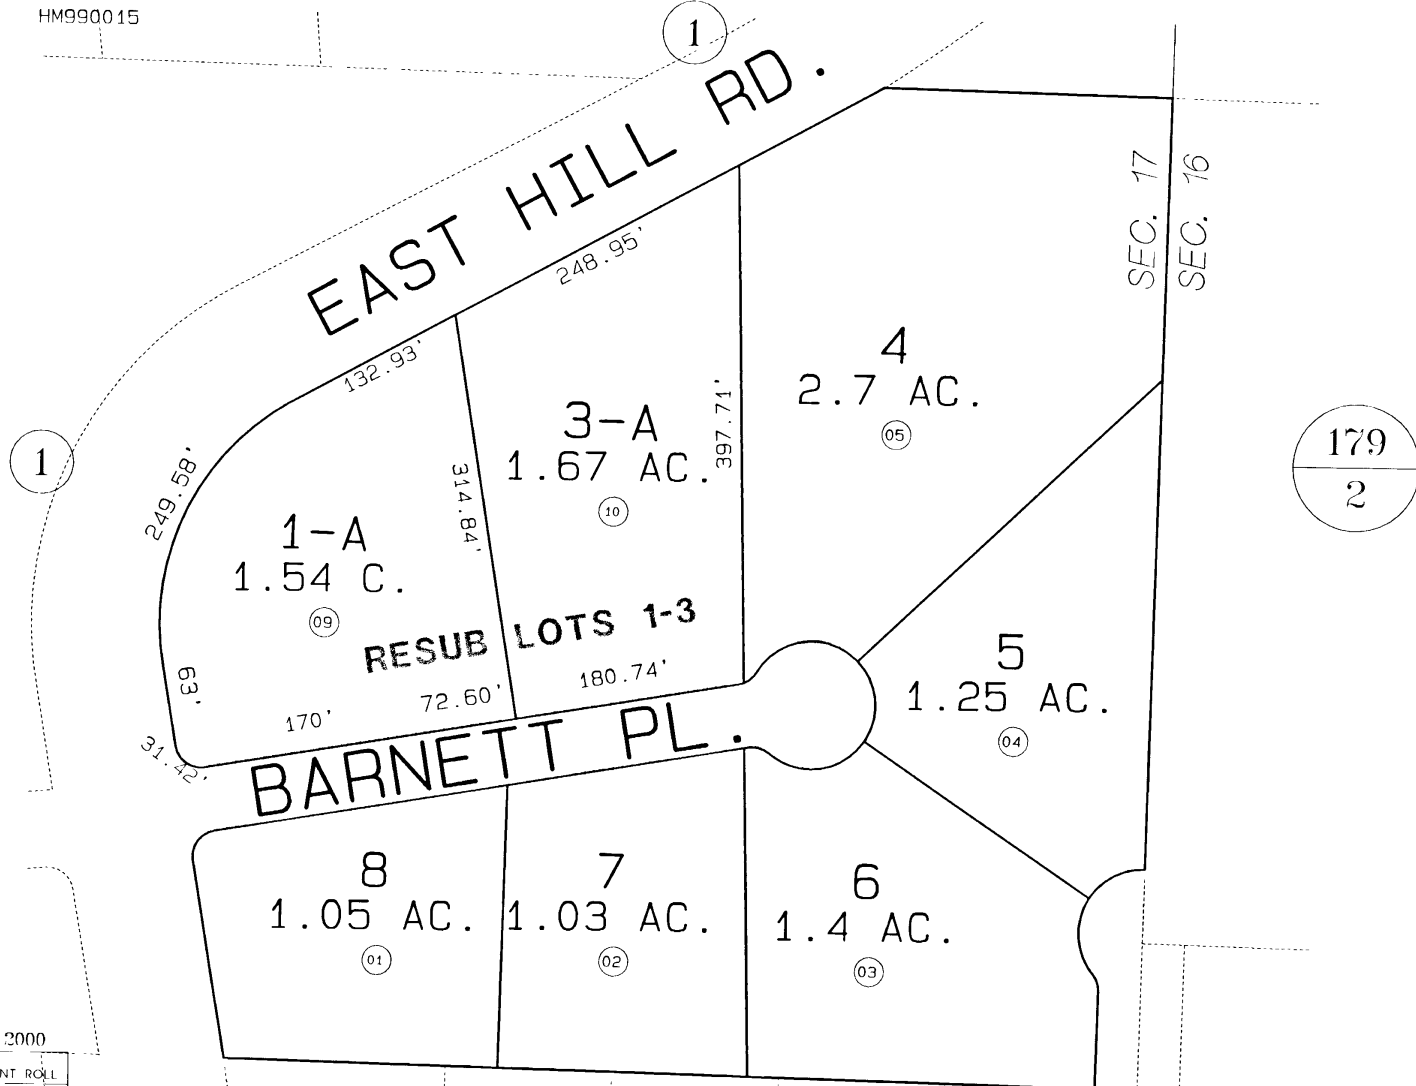

BARNETT SUB UNIT 1 HM731701
BARNETT RESUB LOTS 1-3 HM990015

POR. SEC. 17, T6S, R13W, S.M.

177-230

DATE JAN. 6, 2000

FOR 2000 ASSESSMENT ROLL	
DELETE	ADD REVISED
6-8	9,10

Assessor's Map
Kenai Peninsula Borough

BARNETT UNIT 1

179
2

THIS MAP IS PREPARED FOR KENAI PENINSULA BOROUGH ASSESSING DEPT. USE ONLY AND IS NOT INTENDED FOR CONVEYANCE NOR IS IT A SURVEY.

NOTE - Assessor's Block Numbers Shown In Filipses
Assessor's Parcel Numbers Shown In Circle.